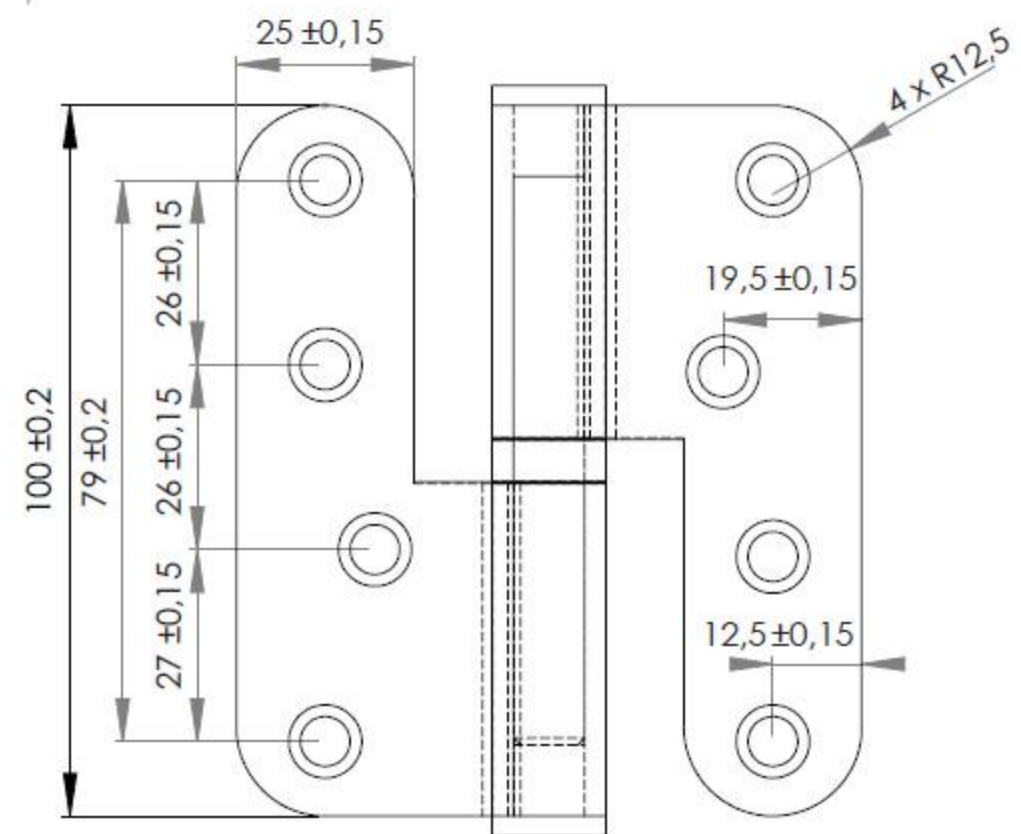

STAINLESS STEEL 304 DOOR HINGES

- high quality furniture fittings

BUTT HINGE "ROUND"
102 X 76 X 3 MM
Item No. 15.20.116

BUTT HINGE "SQUARE"
102 X 76 X 3 MM
Item No. 15.20.115

BUTT HINGE "FLUSH"
100 X 70 X 2.5 MM
Item No. 15.20.100

BUTT HINGE "LIFT OFF" LEFT
100 X 88 X 3 MM
Item No. 15.20.105

BUTT HINGE "LIFT OFF" RIGHT
100 X 88 X 3 MM
Item No. 15.20.106

STAINLESS STEEL 304 DOOR HINGES

- high quality furniture fittings

BUTT HINGE "ROUND"
102 X 76 X 3 MM
Item No. 15.20.116

BUTT HINGE "FLUSH"
100 X 70 X 2,5 MM
Item No. 15.20.100

BUTT HINGE "SQUARE"
102 X 76 X 3 MM
Item No. 15.20.115

BUTT HINGE "LIFT OFF" LEFT
100 X 88 X 3 MM
Item No. 15.20.105

BUTT HINGE "LIFT OFF" RIGHT
100 X 88 X 3 MM
Item No. 15.20.106