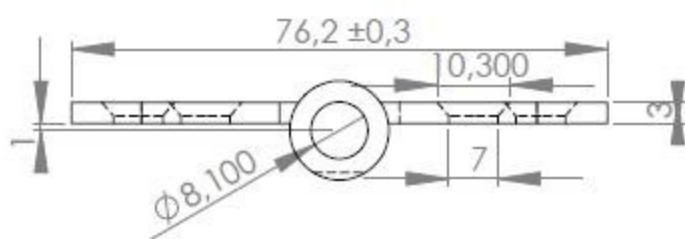

STAINLESS STEEL 304 DOOR HINGES

- high quality furniture fittings

BUTT HINGE "ROUND"
102 X 76 X 3 MM
Item No. 15.20.116

BUTT HINGE "SQUARE"
102 X 76 X 3 MM
Item No. 15.20.115

BUTT HINGE "FLUSH"
100 X 70 X 2.5 MM
Item No. 15.20.100

BUTT HINGE "LIFT OFF" LEFT
100 X 88 X 3 MM
Item No. 15.20.105

BUTT HINGE "LIFT OFF" RIGHT
100 X 88 X 3 MM
Item No. 15.20.106

STAINLESS STEEL 304 DOOR HINGES

- high quality furniture fittings

BUTT HINGE "ROUND"
102 X 76 X 3 MM
Item No. 15.20.116

BUTT HINGE "FLUSH"
100 X 70 X 2,5 MM
Item No. 15.20.100

BUTT HINGE "SQUARE"
102 X 76 X 3 MM
Item No. 15.20.115

BUTT HINGE "LIFT OFF" LEFT
100 X 88 X 3 MM
Item No. 15.20.105

BUTT HINGE "LIFT OFF" RIGHT
100 X 88 X 3 MM
Item No. 15.20.106