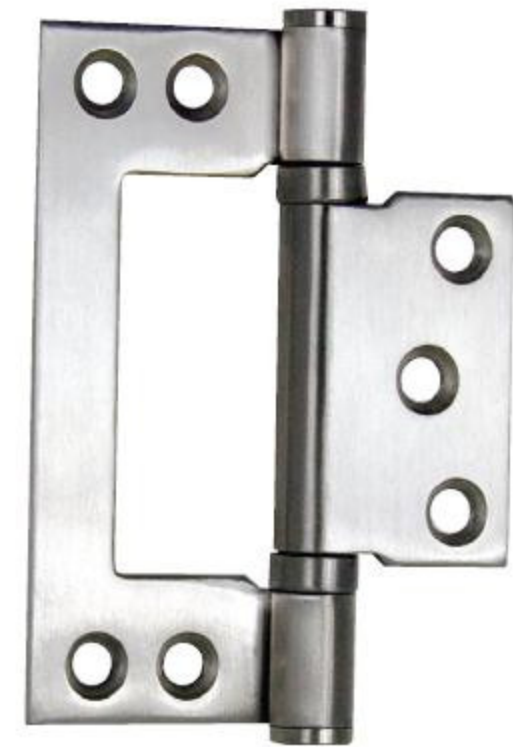

STAINLESS STEEL 304 DOOR HINGES

- high quality furniture fittings

BUTT HINGE "ROUND"
102 X 76 X 3 MM
Item No. 15.20.116

BUTT HINGE "SQUARE"
102 X 76 X 3 MM
Item No. 15.20.115

BUTT HINGE "FLUSH"
100 X 70 X 2.5 MM
Item No. 15.20.100

BUTT HINGE "LIFT OFF" LEFT
100 X 88 X 3 MM
Item No. 15.20.105

BUTT HINGE "LIFT OFF" RIGHT
100 X 88 X 3 MM
Item No. 15.20.106

STAINLESS STEEL 304 DOOR HINGES

- high quality furniture fittings

BUTT HINGE "ROUND"
102 X 76 X 3 MM
Item No. 15.20.116

BUTT HINGE "FLUSH"
100 X 70 X 2,5 MM
Item No. 15.20.100

BUTT HINGE "SQUARE"
102 X 76 X 3 MM
Item No. 15.20.115

BUTT HINGE "LIFT OFF" LEFT
100 X 88 X 3 MM
Item No. 15.20.105

BUTT HINGE "LIFT OFF" RIGHT
100 X 88 X 3 MM
Item No. 15.20.106