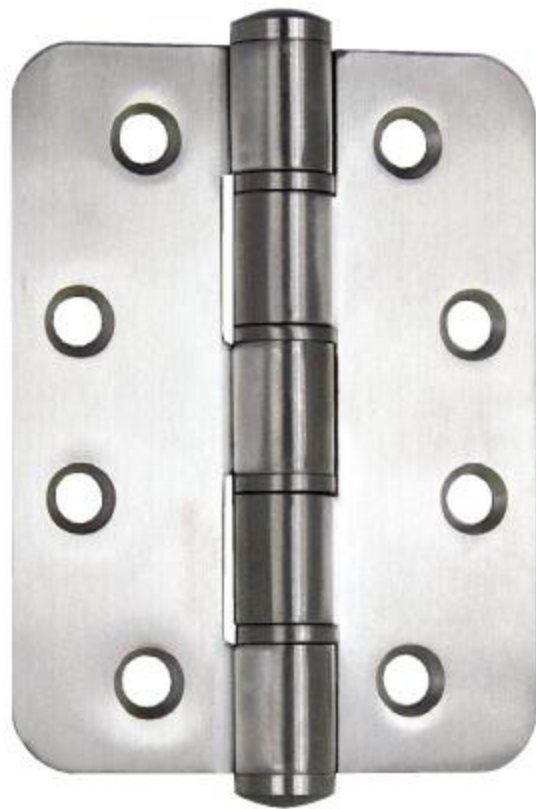

STAINLESS STEEL 304 DOOR HINGES

- high quality furniture fittings

BUTT HINGE "ROUND"
102 X 76 X 3 MM
Item No. 15.20.116

BUTT HINGE "SQUARE"
102 X 76 X 3 MM
Item No. 15.20.115

BUTT HINGE "FLUSH"
100 X 70 X 2.5 MM
Item No. 15.20.100

BUTT HINGE "LIFT OFF" LEFT
100 X 88 X 3 MM
Item No. 15.20.105

BUTT HINGE "LIFT OFF" RIGHT
100 X 88 X 3 MM
Item No. 15.20.106

STAINLESS STEEL 304 DOOR HINGES

- high quality furniture fittings

BUTT HINGE "ROUND"
102 X 76 X 3 MM
Item No. 15.20.116

BUTT HINGE "FLUSH"
100 X 70 X 2,5 MM
Item No. 15.20.100

BUTT HINGE "SQUARE"
102 X 76 X 3 MM
Item No. 15.20.115

BUTT HINGE "LIFT OFF" LEFT
100 X 88 X 3 MM
Item No. 15.20.105

BUTT HINGE "LIFT OFF" RIGHT
100 X 88 X 3 MM
Item No. 15.20.106