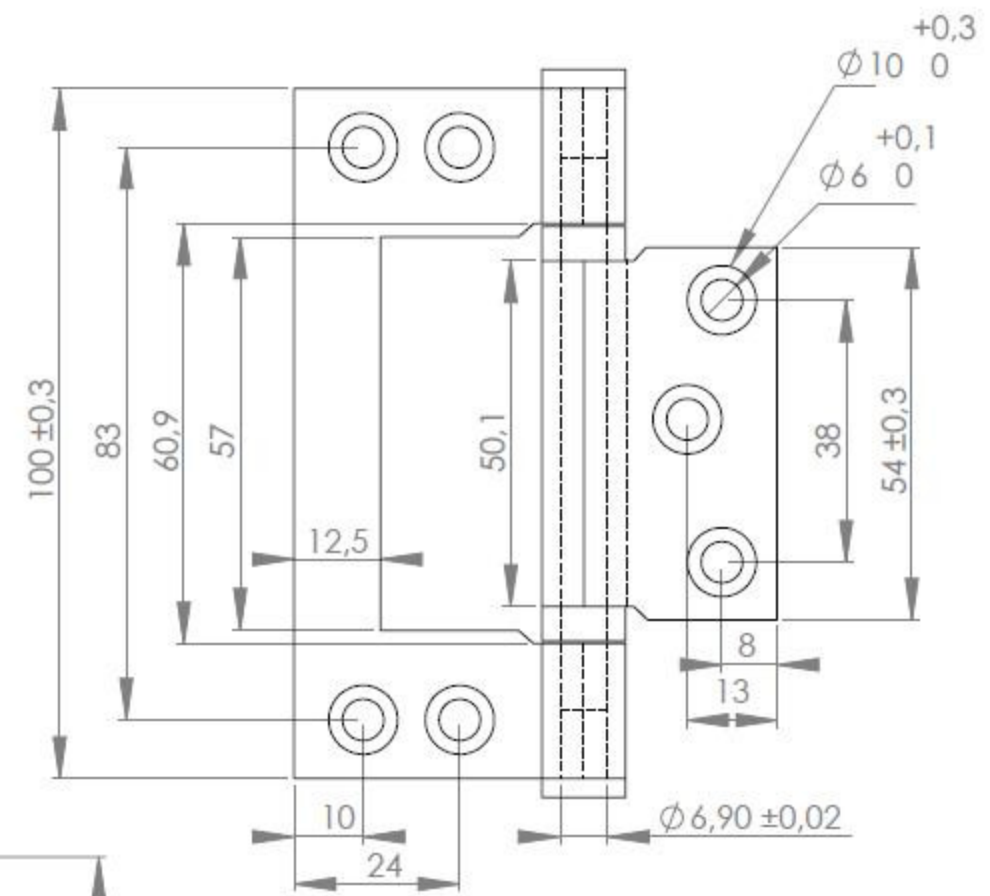

STAINLESS STEEL 304 DOOR HINGES

- high quality furniture fittings

BUTT HINGE "ROUND"
102 X 76 X 3 MM
Item No. 15.20.116

BUTT HINGE "SQUARE"
102 X 76 X 3 MM
Item No. 15.20.115

BUTT HINGE "FLUSH"
100 X 70 X 2.5 MM
Item No. 15.20.100

BUTT HINGE "LIFT OFF" LEFT
100 X 88 X 3 MM
Item No. 15.20.105

BUTT HINGE "LIFT OFF" RIGHT
100 X 88 X 3 MM
Item No. 15.20.106

STAINLESS STEEL 304 DOOR HINGES

- high quality furniture fittings

BUTT HINGE "ROUND"
102 X 76 X 3 MM
Item No. 15.20.116

BUTT HINGE "FLUSH"
100 X 70 X 2,5 MM
Item No. 15.20.100

BUTT HINGE "SQUARE"
102 X 76 X 3 MM
Item No. 15.20.115

BUTT HINGE "LIFT OFF" LEFT
100 X 88 X 3 MM
Item No. 15.20.105

BUTT HINGE "LIFT OFF" RIGHT
100 X 88 X 3 MM
Item No. 15.20.106