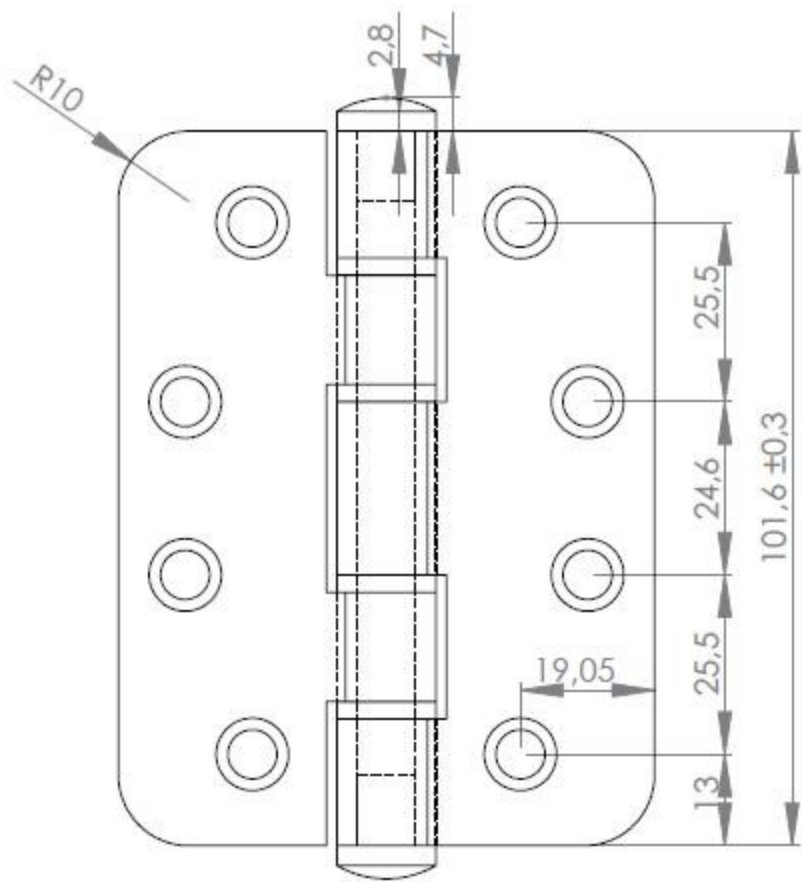

STAINLESS STEEL 304 DOOR HINGES

- high quality furniture fittings

BUTT HINGE "ROUND"
102 X 76 X 3 MM
Item No. 15.20.116

BUTT HINGE "SQUARE"
102 X 76 X 3 MM
Item No. 15.20.115

BUTT HINGE "FLUSH"
100 X 70 X 2.5 MM
Item No. 15.20.100

BUTT HINGE "LIFT OFF" LEFT
100 X 88 X 3 MM
Item No. 15.20.105

BUTT HINGE "LIFT OFF" RIGHT
100 X 88 X 3 MM
Item No. 15.20.106

STAINLESS STEEL 304 DOOR HINGES

- high quality furniture fittings

BUTT HINGE "ROUND"
102 X 76 X 3 MM
Item No. 15.20.116

BUTT HINGE "FLUSH"
100 X 70 X 2,5 MM
Item No. 15.20.100

BUTT HINGE "SQUARE"
102 X 76 X 3 MM
Item No. 15.20.115

BUTT HINGE "LIFT OFF" LEFT
100 X 88 X 3 MM
Item No. 15.20.105

BUTT HINGE "LIFT OFF" RIGHT
100 X 88 X 3 MM
Item No. 15.20.106