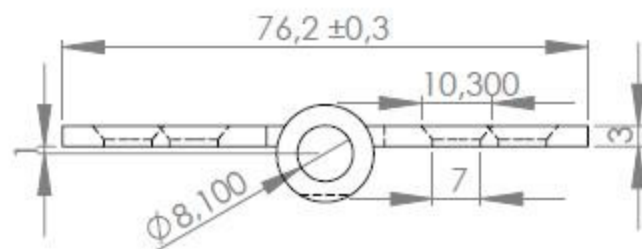

STAINLESS STEEL 304 DOOR HINGES

- high quality furniture fittings

BUTT HINGE "ROUND"
102 X 76 X 3 MM
Item No. 15.20.116

BUTT HINGE "SQUARE"
102 X 76 X 3 MM
Item No. 15.20.115

BUTT HINGE "FLUSH"
100 X 70 X 2.5 MM
Item No. 15.20.100

BUTT HINGE "LIFT OFF" LEFT
100 X 88 X 3 MM
Item No. 15.20.105

BUTT HINGE "LIFT OFF" RIGHT
100 X 88 X 3 MM
Item No. 15.20.106

STAINLESS STEEL 304 DOOR HINGES

- high quality furniture fittings

BUTT HINGE "ROUND"
102 X 76 X 3 MM
Item No. 15.20.116

BUTT HINGE "FLUSH"
100 X 70 X 2,5 MM
Item No. 15.20.100

BUTT HINGE "SQUARE"
102 X 76 X 3 MM
Item No. 15.20.115

BUTT HINGE "LIFT OFF" LEFT
100 X 88 X 3 MM
Item No. 15.20.105

BUTT HINGE "LIFT OFF" RIGHT
100 X 88 X 3 MM
Item No. 15.20.106