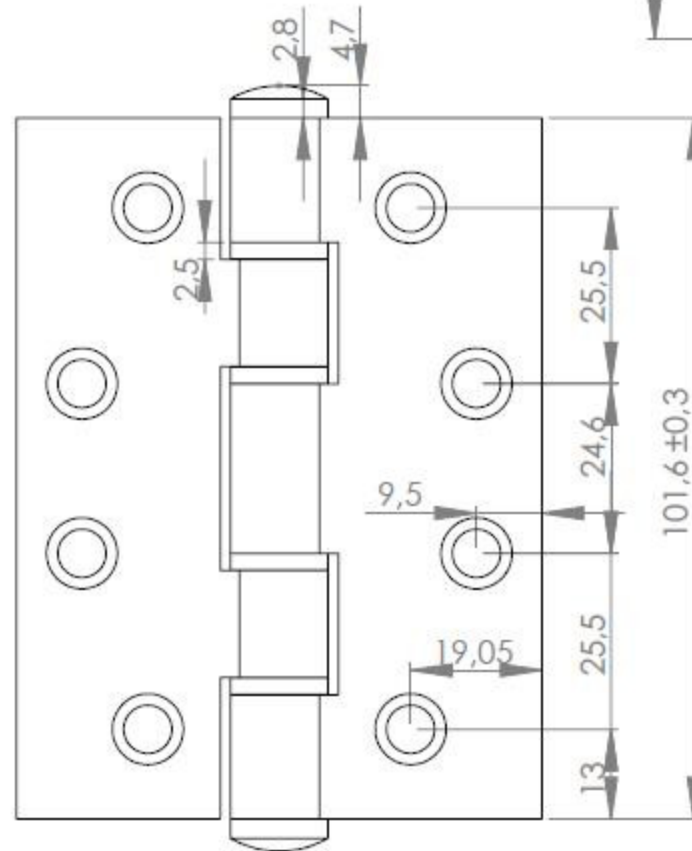

STAINLESS STEEL 304 DOOR HINGES

- high quality furniture fittings

BUTT HINGE "ROUND"
102 X 76 X 3 MM
Item No. 15.20.116

BUTT HINGE "SQUARE"
102 X 76 X 3 MM
Item No. 15.20.115

BUTT HINGE "FLUSH"
100 X 70 X 2.5 MM
Item No. 15.20.100

BUTT HINGE "LIFT OFF" LEFT
100 X 88 X 3 MM
Item No. 15.20.105

BUTT HINGE "LIFT OFF" RIGHT
100 X 88 X 3 MM
Item No. 15.20.106

STAINLESS STEEL 304 DOOR HINGES

- high quality furniture fittings

BUTT HINGE "ROUND"
102 X 76 X 3 MM
Item No. 15.20.116

BUTT HINGE "FLUSH"
100 X 70 X 2,5 MM
Item No. 15.20.100

BUTT HINGE "SQUARE"
102 X 76 X 3 MM
Item No. 15.20.115

BUTT HINGE "LIFT OFF" LEFT
100 X 88 X 3 MM
Item No. 15.20.105

BUTT HINGE "LIFT OFF" RIGHT
100 X 88 X 3 MM
Item No. 15.20.106