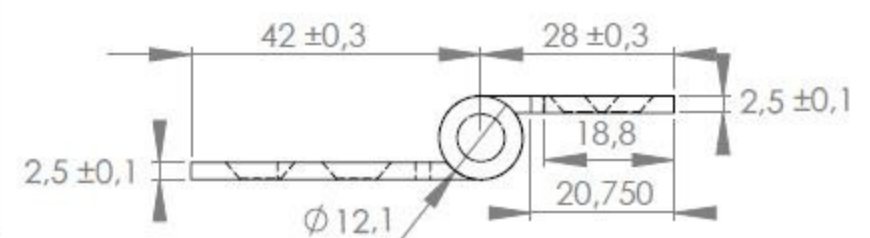

STAINLESS STEEL 304 DOOR HINGES

- high quality furniture fittings

BUTT HINGE "ROUND"
102 X 76 X 3 MM
Item No. 15.20.116

BUTT HINGE "SQUARE"
102 X 76 X 3 MM
Item No. 15.20.115

BUTT HINGE "FLUSH"
100 X 70 X 2.5 MM
Item No. 15.20.100

BUTT HINGE "LIFT OFF" LEFT
100 X 88 X 3 MM
Item No. 15.20.105

BUTT HINGE "LIFT OFF" RIGHT
100 X 88 X 3 MM
Item No. 15.20.106

STAINLESS STEEL 304 DOOR HINGES

- high quality furniture fittings

BUTT HINGE "ROUND"
102 X 76 X 3 MM
Item No. 15.20.116

BUTT HINGE "FLUSH"
100 X 70 X 2,5 MM
Item No. 15.20.100

BUTT HINGE "SQUARE"
102 X 76 X 3 MM
Item No. 15.20.115

BUTT HINGE "LIFT OFF" LEFT
100 X 88 X 3 MM
Item No. 15.20.105

BUTT HINGE "LIFT OFF" RIGHT
100 X 88 X 3 MM
Item No. 15.20.106