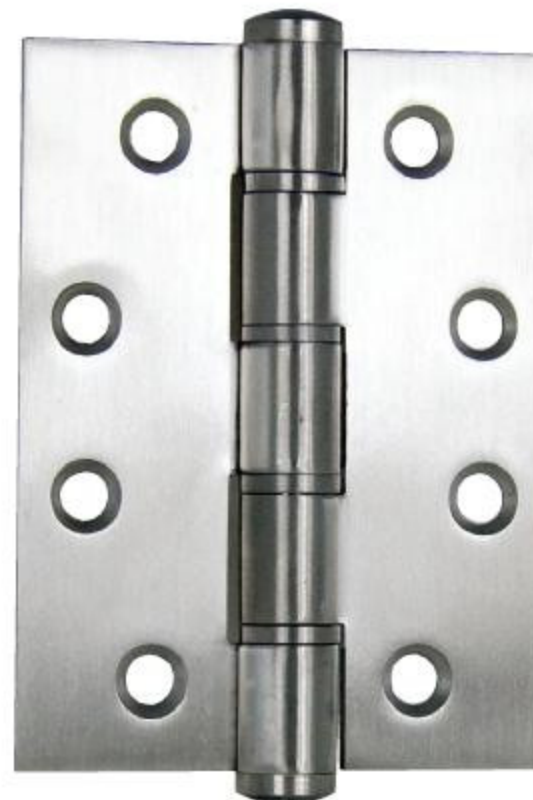

STAINLESS STEEL 304 DOOR HINGES

- high quality furniture fittings

BUTT HINGE "ROUND"
102 X 76 X 3 MM
Item No. 15.20.116

BUTT HINGE "SQUARE"
102 X 76 X 3 MM
Item No. 15.20.115

BUTT HINGE "FLUSH"
100 X 70 X 2.5 MM
Item No. 15.20.100

BUTT HINGE "LIFT OFF" LEFT
100 X 88 X 3 MM
Item No. 15.20.105

BUTT HINGE "LIFT OFF" RIGHT
100 X 88 X 3 MM
Item No. 15.20.106

STAINLESS STEEL 304 DOOR HINGES

- high quality furniture fittings

BUTT HINGE "ROUND"
102 X 76 X 3 MM
Item No. 15.20.116

BUTT HINGE "FLUSH"
100 X 70 X 2,5 MM
Item No. 15.20.100

BUTT HINGE "SQUARE"
102 X 76 X 3 MM
Item No. 15.20.115

BUTT HINGE "LIFT OFF" LEFT
100 X 88 X 3 MM
Item No. 15.20.105

BUTT HINGE "LIFT OFF" RIGHT
100 X 88 X 3 MM
Item No. 15.20.106