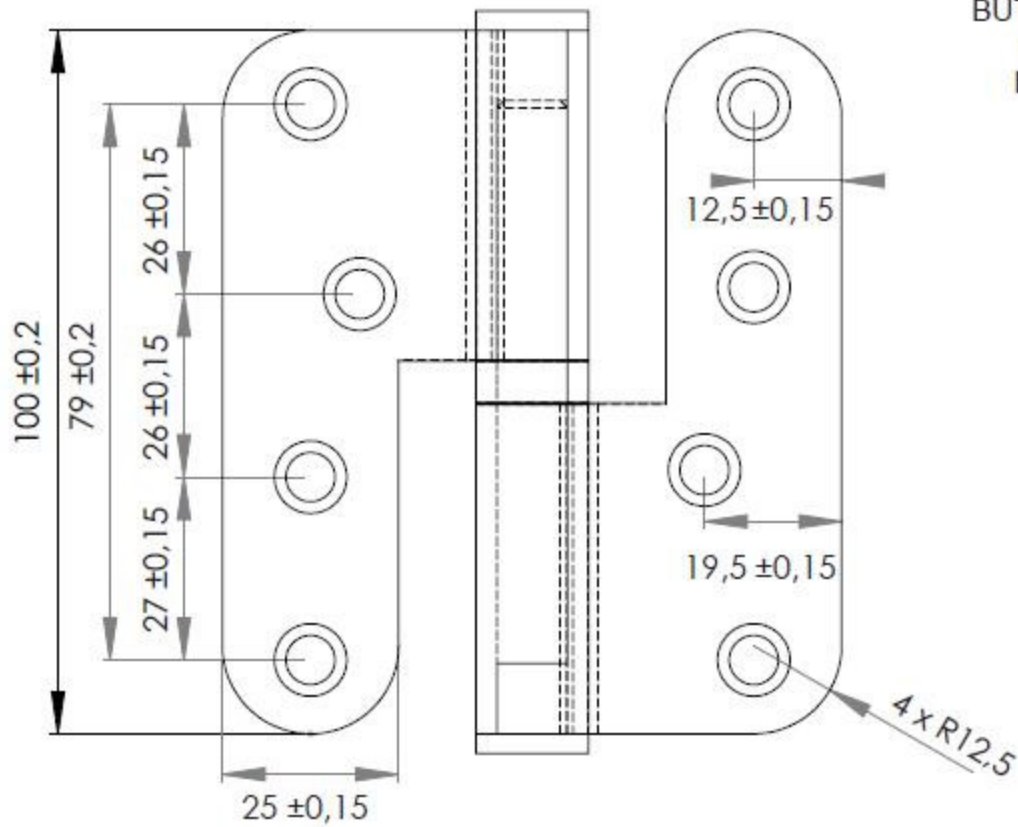

STAINLESS STEEL 304 DOOR HINGES

- high quality furniture fittings

BUTT HINGE "ROUND"
102 X 76 X 3 MM
Item No. 15.20.116

BUTT HINGE "SQUARE"
102 X 76 X 3 MM
Item No. 15.20.115

BUTT HINGE "FLUSH"
100 X 70 X 2.5 MM
Item No. 15.20.100

BUTT HINGE "LIFT OFF" LEFT
100 X 88 X 3 MM
Item No. 15.20.105

BUTT HINGE "LIFT OFF" RIGHT
100 X 88 X 3 MM
Item No. 15.20.106

STAINLESS STEEL 304 DOOR HINGES

- high quality furniture fittings

BUTT HINGE "ROUND"
102 X 76 X 3 MM
Item No. 15.20.116

BUTT HINGE "FLUSH"
100 X 70 X 2,5 MM
Item No. 15.20.100

BUTT HINGE "SQUARE"
102 X 76 X 3 MM
Item No. 15.20.115

BUTT HINGE "LIFT OFF" LEFT
100 X 88 X 3 MM
Item No. 15.20.105

BUTT HINGE "LIFT OFF" RIGHT
100 X 88 X 3 MM
Item No. 15.20.106