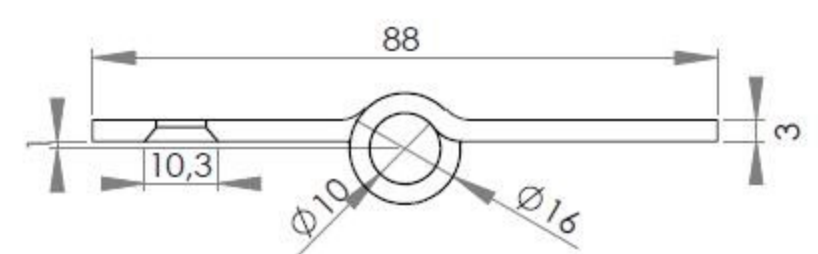

STAINLESS STEEL 304 DOOR HINGES

- high quality furniture fittings

BUTT HINGE "ROUND"
102 X 76 X 3 MM
Item No. 15.20.116

BUTT HINGE "SQUARE"
102 X 76 X 3 MM
Item No. 15.20.115

BUTT HINGE "FLUSH"
100 X 70 X 2.5 MM
Item No. 15.20.100

BUTT HINGE "LIFT OFF" LEFT
100 X 88 X 3 MM
Item No. 15.20.105

BUTT HINGE "LIFT OFF" RIGHT
100 X 88 X 3 MM
Item No. 15.20.106

STAINLESS STEEL 304 DOOR HINGES

- high quality furniture fittings

BUTT HINGE "ROUND"
102 X 76 X 3 MM
Item No. 15.20.116

BUTT HINGE "FLUSH"
100 X 70 X 2,5 MM
Item No. 15.20.100

BUTT HINGE "SQUARE"
102 X 76 X 3 MM
Item No. 15.20.115

BUTT HINGE "LIFT OFF" LEFT
100 X 88 X 3 MM
Item No. 15.20.105

BUTT HINGE "LIFT OFF" RIGHT
100 X 88 X 3 MM
Item No. 15.20.106