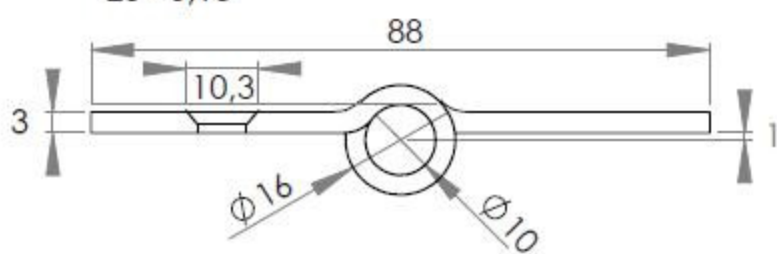

STAINLESS STEEL 304 DOOR HINGES

- high quality furniture fittings

BUTT HINGE "ROUND"
102 X 76 X 3 MM
Item No. 15.20.116

BUTT HINGE "SQUARE"
102 X 76 X 3 MM
Item No. 15.20.115

BUTT HINGE "FLUSH"
100 X 70 X 2.5 MM
Item No. 15.20.100

BUTT HINGE "LIFT OFF" LEFT
100 X 88 X 3 MM
Item No. 15.20.105

BUTT HINGE "LIFT OFF" RIGHT
100 X 88 X 3 MM
Item No. 15.20.106

STAINLESS STEEL 304 DOOR HINGES

- high quality furniture fittings

BUTT HINGE "ROUND"
102 X 76 X 3 MM
Item No. 15.20.116

BUTT HINGE "FLUSH"
100 X 70 X 2,5 MM
Item No. 15.20.100

BUTT HINGE "SQUARE"
102 X 76 X 3 MM
Item No. 15.20.115

BUTT HINGE "LIFT OFF" LEFT
100 X 88 X 3 MM
Item No. 15.20.105

BUTT HINGE "LIFT OFF" RIGHT
100 X 88 X 3 MM
Item No. 15.20.106